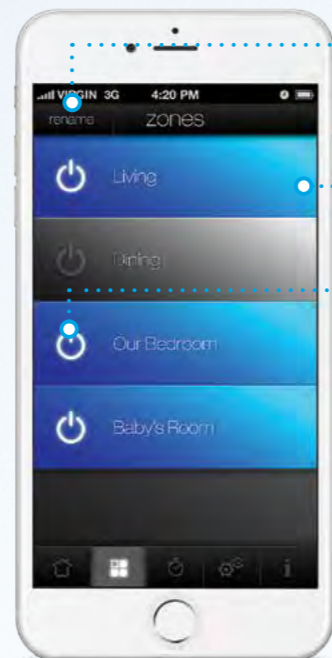

Better Control

Full zone control

The zone screen gives you easy control over which zones are on and off. You can give each zone the name you prefer: Kate's Room, TV Room, Man Cave – whatever you like. And if you have an ActronAir Ultima upgraded system, the actual temperature of each zone is also shown.

It's all fast and intuitive, just like air conditioning should be.