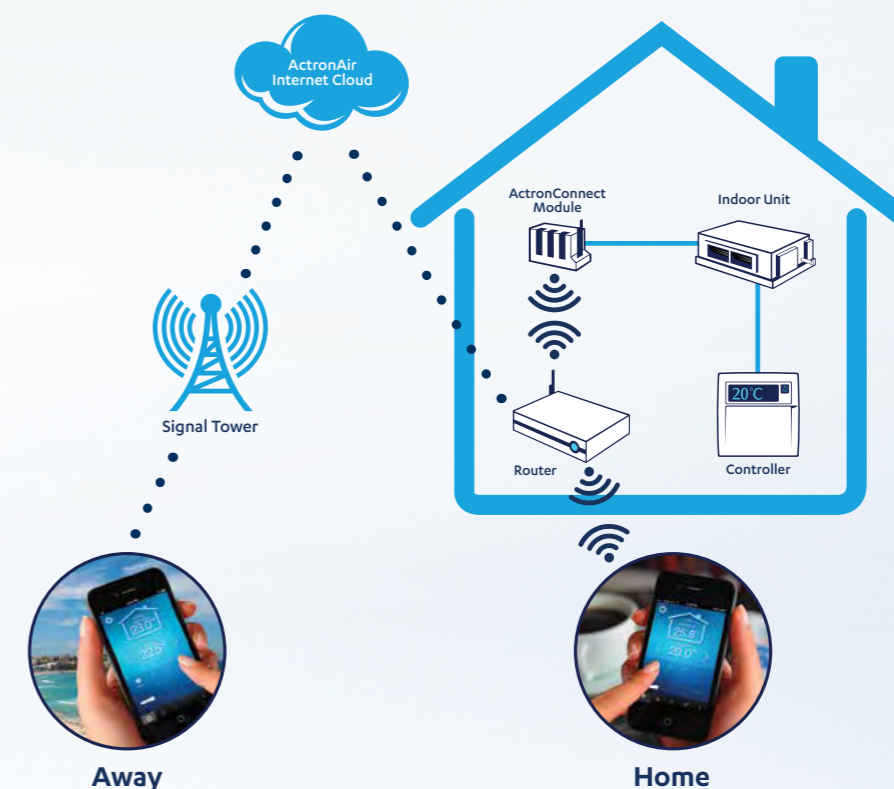

## Wireless control at home or away

### Get the bedroom ready from the lounge

Let's face it, even at home it's handy to be able to control your whole home's air conditioning from the comfort of your favourite chair. ActronConnect is the ultimate air conditioning remote control. Cool the bedroom before you head up to sleep, or get the kitchen cosy and warm before you get out of bed on a chilly winter's morning.

### Innovative technology makes it look easy

ActronConnect comes with a module that can be hidden away in your roof space or cupboard and can be easily accessed when required.

Its long-range antenna provides extensive Wi-Fi connectivity all around the home. And when you're down the road, or on the other side of the globe, you can connect with the ActronAir Internet Cloud which communicates back to your home. Either way, complete comfort is in the palm of your hand.